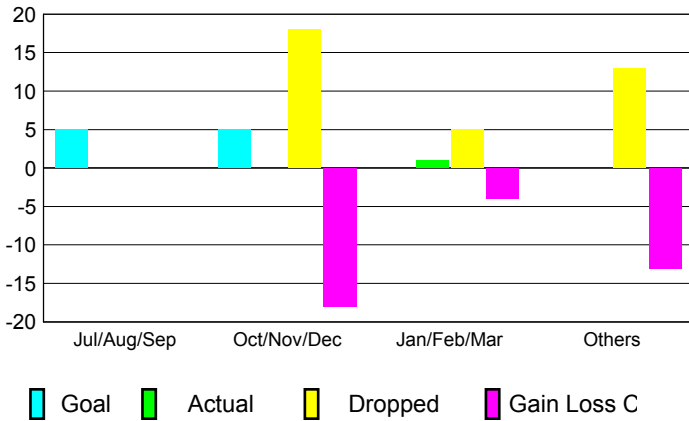

GMT: **VINOD KHANNA**

Location: **INDIA**

GMT CA: **6**

CLUBS

Month	New Club Goal	Actual New Clubs	Actual Dropped Clubs	Gain/Loss of Clubs
2012-2013				
Jul/Aug/Sep	5	0	0	0
Oct/Nov/Dec	5	0	18	-18
Jan/Feb/Mar	0	1	5	-4
Apr/May/Jun	0	0	13	-13
Totals	10	1	36	-35

MEMBERSHIP

Month	Net Memb Goal	Actual New Memb	Actual Dropped Memb	Gain/Loss of Memb
2012-2013				
Jul/Aug/Sep	175	42	35	7
Oct/Nov/Dec	200	39	1793	-1754
Jan/Feb/Mar	15	70	145	-75
Apr/May/Jun	0	92	817	-725
Totals	390	243	2790	-2547

Club Results 2012-2013

Goal, New, Dropped, Gain/Loss