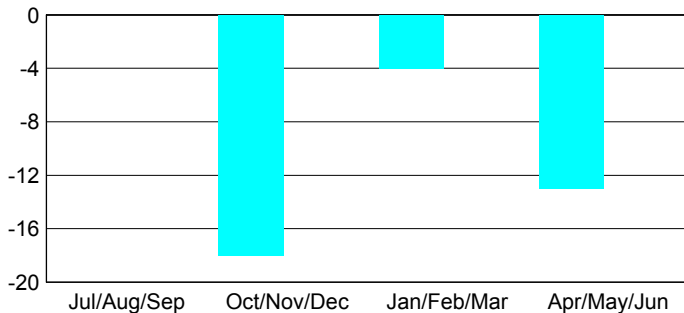

**MEMBERSHIP**

Month	Net Memb Goal	Actual New Memb	Actual Dropped Memb	Gain/Loss of Memb
<b>2012-2013</b>				
Jul/Aug/Sep	175	42	35	7
Oct/Nov/Dec	200	39	1793	-1754
Jan/Feb/Mar	15	70	145	-75
Apr/May/Jun	0	92	817	-725
<b>Totals</b>	<b>390</b>	<b>243</b>	<b>2790</b>	<b>-2547</b>

**Club Results 2012-2013**

Goal, New, Dropped, Gain/Loss

**Membership Results 2012-2013**

Goal, New, Dropped, Gain/Loss

**YTD Status Quo Clubs 2012-2013**

Status Quo Clubs Compared to Status Quo Members

**Gender Comparison 2012-2013**

**Club Gain/Loss 2012-2013**

**Membership Gain/Loss 2012-2013**