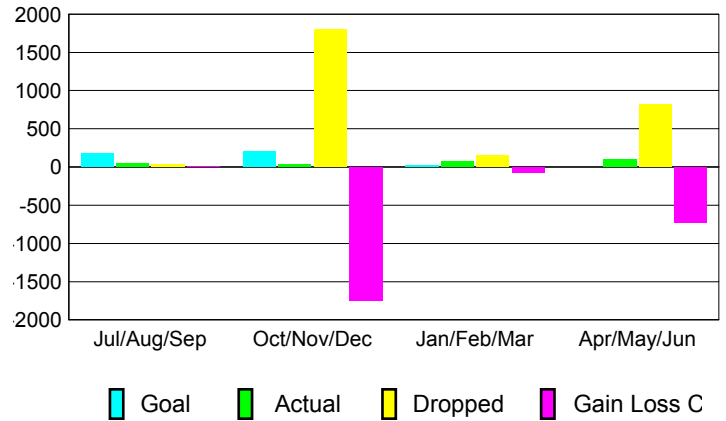

GMT: **VINOD KHANNA**

Location: **INDIA**

GMT CA: **6**

**CLUBS**

Month	New Club Goal	Actual New Clubs	Actual Dropped Clubs	Gain/Loss of Clubs
<b>2012-2013</b>				
Jul/Aug/Sep	5	0	0	0
Oct/Nov/Dec	5	0	18	-18
Jan/Feb/Mar	0	1	5	-4
Apr/May/Jun	0	0	13	-13
<b>Totals</b>	<b>10</b>	<b>1</b>	<b>36</b>	<b>-35</b>

**MEMBERSHIP**

Month	Net Memb Goal	Actual New Memb	Actual Dropped Memb	Gain/Loss of Memb
<b>2012-2013</b>				
Jul/Aug/Sep	175	42	35	7
Oct/Nov/Dec	200	39	1793	-1754
Jan/Feb/Mar	15	70	145	-75
Apr/May/Jun	0	92	817	-725
<b>Totals</b>	<b>390</b>	<b>243</b>	<b>2790</b>	<b>-2547</b>

**Club Results 2012-2013**

Goal, New, Dropped, Gain/Loss

**Membership Results 2012-2013**

Goal, New, Dropped, Gain/Loss

**YTD Status Quo Clubs 2012-2013**

Status Quo Clubs Compared to Status Quo Members

**Gender Comparison 2012-2013**