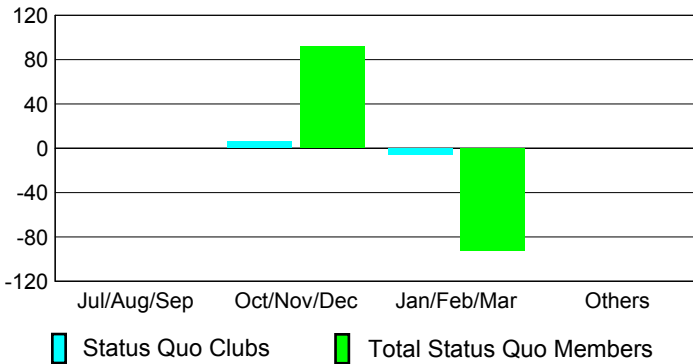

**MEMBERSHIP**

Month	Net Memb Goal	Actual New Memb	Actual Dropped Memb	Gain/Loss of Memb
<b>2012-2013</b>				
Jul/Aug/Sep	175	42	35	7
Oct/Nov/Dec	200	39	1793	-1754
Jan/Feb/Mar	15	70	145	-75
Apr/May/Jun	0	92	817	-725
<b>Totals</b>	<b>390</b>	<b>243</b>	<b>2790</b>	<b>-2547</b>

**Club Results 2012-2013**

Goal, New, Dropped, Gain/Loss

**Membership Results 2012-2013**

Goal, New, Dropped, Gain/Loss

**YTD Status Quo Clubs 2012-2013**

Status Quo Clubs Compared to Status Quo Members

**Gender Comparison 2012-2013**

**Club Gain/Loss 2012-2013**

**Membership Gain/Loss 2012-2013**